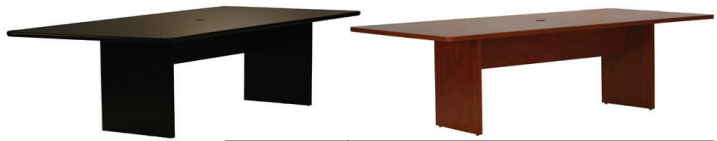

CF602 6' RECTANGULAR CONFERENCE TABLE
WITH WIRE MANAGEMENT •BLACK •COGNAC •WHITE